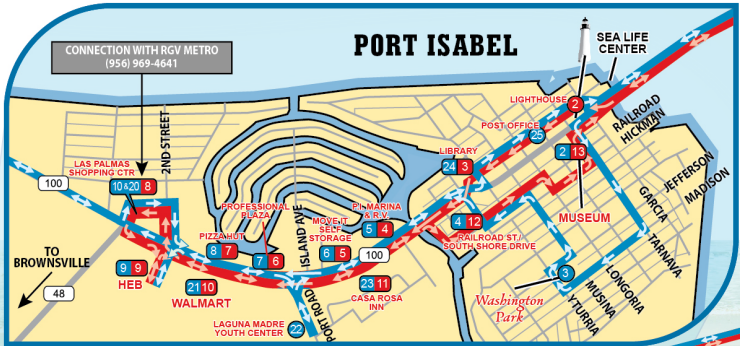

Americans with Disabilities Act:
Upon request, reasonable ADA modifications will be readily available to individuals with disabilities.

Acta de Americanos con Discapacidades:
A solicitud, las modificaciones razonables de la ADA estarán disponibles para las personas con discapacidades

Download the RIDE SYSTEMS APP

The Ride Systems app gives passengers a live location of each bus, estimated arrival times, and other important route information.