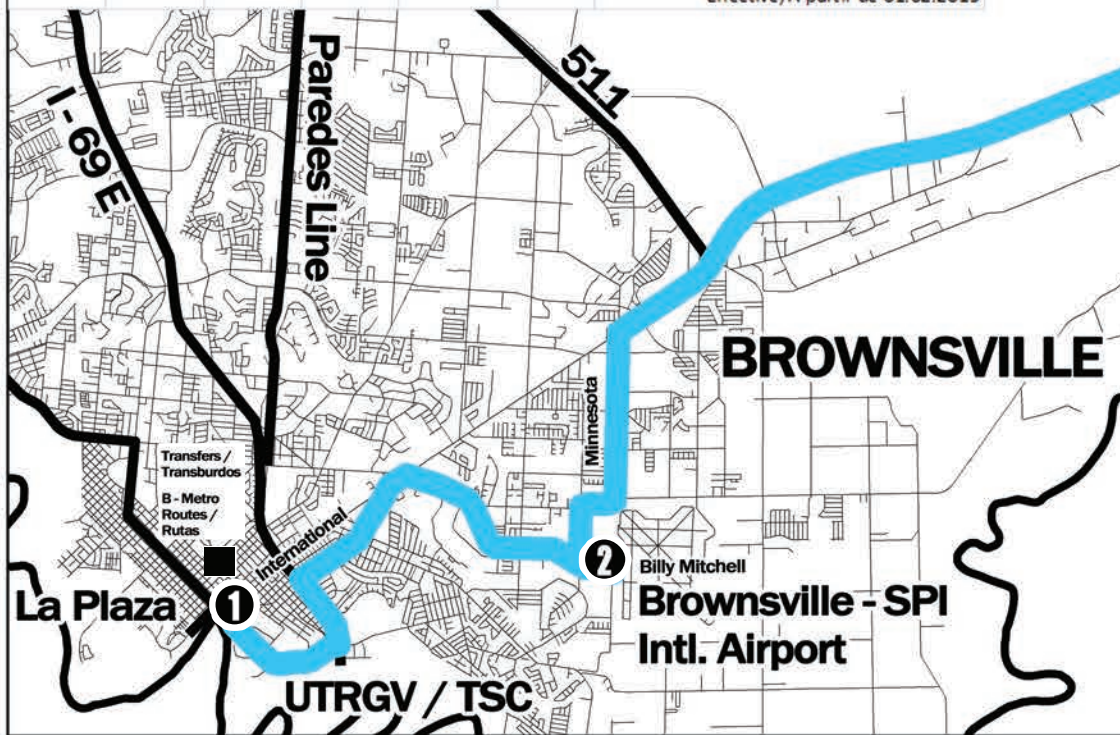

Route 50 / Blue Line

Outbound/Salida					Inbound/Retorno				
La Plaza at Brownsville	Brownsville Airport	AMFELS at Port of Brownsville	Port Isabel	Laguna Vista - City Hall	Laguna Vista - City Hall	Port Isabel	AMFELS at Port of Brownsville	Brownsville Airport	La Plaza at Brownsville
1	2	3	4	5	5	4	3	2	1
6:00	6:20	6:40	6:55	7:10	7:15	7:30	7:45	8:05	8:25
---	5:45	5:52	6:00	6:10	6:15	6:30	6:45	7:05	7:25
7:30	7:50	8:10	8:25	8:40	8:45	9:00	9:15	9:35	9:55
8:30	8:50	9:10	9:25	9:40	9:45	10:00	10:15	10:35	10:55
10:00	10:20	10:40	10:55	11:10	11:15	11:30	11:45	12:05	12:25
12:00	12:20	12:40	12:55	1:10	1:15	1:30	1:45	2:05	2:25
1:30	1:50	2:20	2:25	2:40	2:45	3:00	3:15	3:35	3:55
2:30	2:50	3:10	3:25	3:40	3:45	4:00	4:15	4:35	4:55
4:00	4:20	4:40	4:55	5:10	5:15	5:30	5:45	6:05	6:25
5:00	5:20	5:40	5:55	6:10	6:15	6:30	6:45	7:05	7:25
6:30	6:50	7:10	7:25	7:40	7:45	8:00	8:15	8:35	---

Effective/A partir de 01.02.2019

Monday through Saturday Schedule

Horario de Lunes a Sábado

AMFELS

Port of Brownsville

Sunday Schedule

Horario de Domingo

Outbound/Salida			Inbound/Retorno		
La Plaza at Brownsville	Brownsville Airport	Port Isabel	Port Isabel	Brownsville Airport	La Plaza at Brownsville
1	2	4	4	2	1
6:00	-	6:40	6:50	7:15	7:25
7:35	7:55	8:20	8:20	-	8:55
9:00	9:20	9:45	9:50	-	10:25
10:30	10:50	11:15	11:20	-	11:55
12:05	12:25	12:50	12:55	-	1:30
1:40	-	2:15	2:20	2:45	3:00
3:10	-	3:45	3:50	-	4:25
4:40	-	5:15	5:20	5:40	6:05
6:10	6:30	6:45	6:50	7:10	7:25